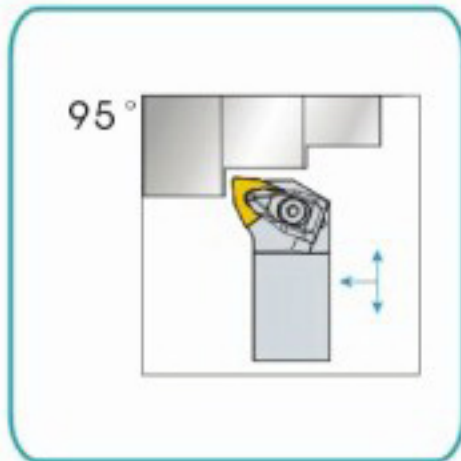

# AWLNR/L

Designation	Stock		Size					Inserts	 Clamp	 Clamp Screw	 Shim	 Screw	 Spring	 Wrench
	R	L	h	b	l	h	f							
AWLNR/L 2020K06	●	●	20	20	125	25	25	WN□□0604□□		DLS3	MWO603	A-M4	DSP3	L2.5
2525M06	●		25	25	150	25	32							
2020K08	●	●	20	20	125	25	25	WN□□0804□□	DLM3 DLM4	DLS4	TWO803	M5X12T	DSP4	L3.0,T20
2525M08	●	●	25	25	150	25	32							