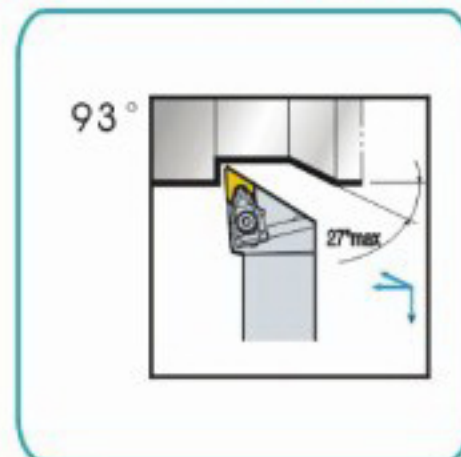

ACLNR/L

Designation	Stock		Size					Inserts	Clamp	Clamp Screw	Shim	Screw	Spring	Wrench
	R	L	h	b	l	h	f							
ACLNR/L 2020K12	●	●	20	20	125	32	25	CN□□1204□□	DLM4	DLS4	TC1203	M5X12T	DSP4	L3.0,T20
2525M12	●	●	25	25	150	32	32							
3232M12	●	●	32	32	170	32	40							

ADJNR/L

Designation	Stock		Size					Inserts	Clamp	Clamp Screw	Shim	Screw	Spring	Wrench
	R	L	h	b	l	h	f							
ADJNR/L 2020K11	●	●	20	20	125	30	25	DN□□1104□□	DLM3	DLS3	MD1103	A-M4	DSP3	L2.5
2525M11			25	25	150	30	32							
2020K1506	●	●	20	20	125	39	25	DN□□1506□□	DLM4	DLS4	TD1503	M5X12T	DSP4	L3.0,T20
2525M1506	●	●	25	25	150	39	32							
2020K1504	●	●	20	20	125	39	25	DN□□1504□□	DLM4	DLS4	TD1503	M5X12T	DSP4	L3.0,T20
2525M1504	●	●	25	25	150	39	32							