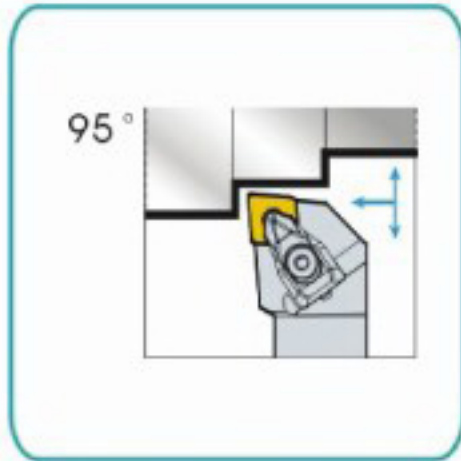

ACLNR/L

Designation	Stock		Size					Inserts	Clamp	Clamp Screw	Shim	Screw	Spring	Wrench
	R	L	h	b	l	h	f							
ACLNR/L 2020K12	●	●	20	20	125	32	25	CN□□1204□□	DLM4	DLS4	TC1203	M5X12T	DSP4	L3.0,T20
2525M12	●	●	25	25	150	32	32							
3232M12	●	●	32	32	170	32	40							

ADJNR/L

Designation	Stock		Size					Inserts	Clamp	Clamp Screw	Shim	Screw	Spring	Wrench
	R	L	h	b	l	h	f							
ADJNR/L 2020K11	●	●	20	20	125	30	25	DN□□1104□□	DLM3	DLS3	MD1103	A-M4	DSP3	L2.5
2525M11			25	25	150	30	32							
2020K1506	●	●	20	20	125	39	25	DN□□1506□□	DLM4	DLS4	TD1503	M5X12T	DSP4	L3.0,T20
2525M1506	●	●	25	25	150	39	32							
2020K1504	●	●	20	20	125	39	25	DN□□1504□□	DLM4	DLS4	TD1503	M5X12T	DSP4	L3.0,T20
2525M1504	●	●	25	25	150	39	32							