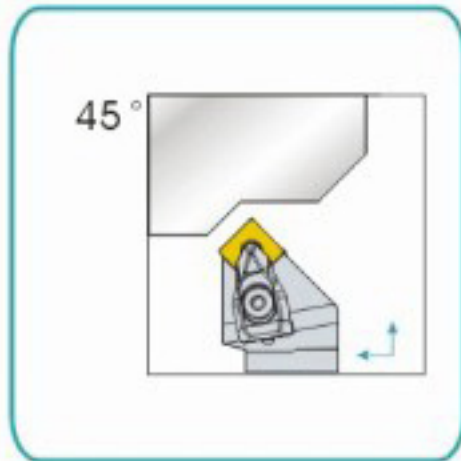

# ASSNR/L

Designation	Stock		Size					Inserts	 Clamp	 Clamp Screw	 Shim	 Screw	 Spring	 Wrench
	R	L	h	b	l	h	f							
ASSNR/L 2020K12	●		20	20	125	35	25	SN□□1204□□	DLM4	DLS4	MS1204	M5X12T	DSP4	L3.0,T20
2525M12	●		25	25	160	35	32							